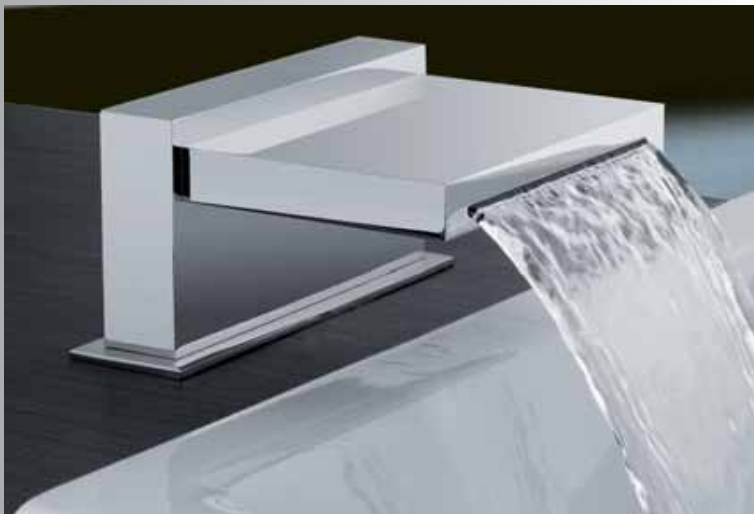

Bain sur gorge ★

*Largeur 150 mm
Saillie 120 mm
Arrivée M 3/4*

*Ref. NS 2134
Chromé 660,00
option : BASE 170 x 45 x 3 réf pbu 40,00*