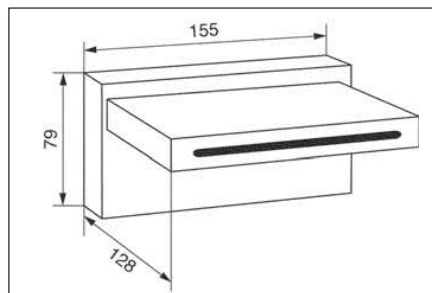

Bain sur gorge ★

*Largeur 150 mm
Saillie 120 mm
Arrivée M 3/4*

*Ref. NS 2134
Chromé 660,00
option : BASE 170 x 45 x 3 réf pbu 40,00*